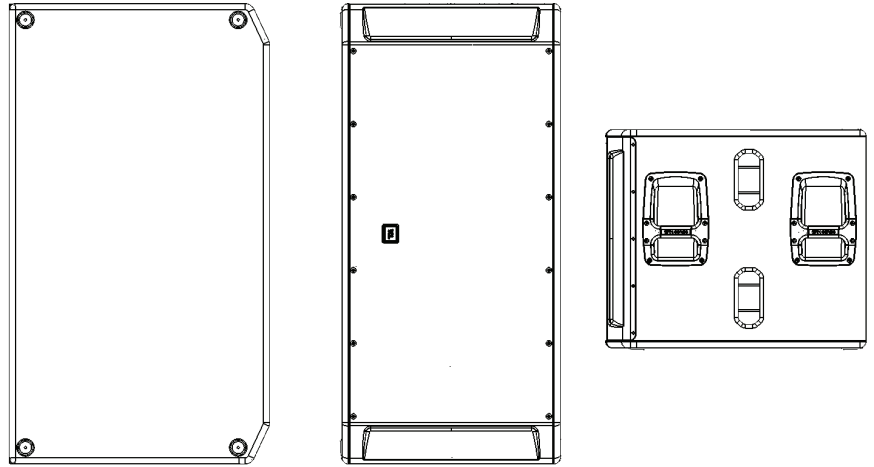

SRX828

18" Dual Passive Subwoofer System

Key Features:

- Premium Transducers with extremely high power handling
- Rugged, versatile enclosures
- Full Integration into Audio Architect
- Maximum SPL Output: 135dB (Peak)
- System Type: Passive Dual 18", subwoofer
- Frequency Range (-10dB): 30Hz - 150Hz
- Frequency Response (-3dB): 47Hz - 120Hz

- Indexing feet for stacking and cardioid deployment
- Lightweight poplar plywood cabinets made structurally sound with tongue and groove joints and protected by Polman's tour proven DuraFlex™ finish

Applications:

- The SRX828 is a passive portable subwoofer in the SRX800 series from Polman Professional. It has been designed to deliver class leading performance in a variety of applications including small and medium sized installations and tours. When used in conjunction with the SRX800 full range systems and other SRX800 subs, SRX828 is an integral part of a high performance, fully configurable loudspeaker system.
- With indexed feet and a lightweight design, the SRX828 can be configured for a variety of applications, including being stacked in a cardioid configuration for large shows on stage.
- For incredible extended low frequency response, the SRX828 uses an 18-inch woofer with Polman's patented Differential Drive Technology for reduced weight while maximizing power amp efficiency. 3" voice coils and dual ferrite drivers deliver exceptionally low distortion and extended low frequency response.
- With best in class 18mm wooden enclosures, 14 gauge steel grilles, and Polman's Patented DuraFlex finish, SRX800 speakers are built to last and withstand a lifetime of hard tour use.

Specifications:

System:	
System Type:	Passive dual 18", subwoofer system
Maximum SPL Output:	129dB (Continuous), 135dB (Peak)
Frequency Range (-10 dB):	30Hz – 150Hz
Frequency Response (-3 dB):	47Hz – 120Hz
Power:	
System Power Rating:	4800W Peak, 2400W Program, 1200W Continuous
Nominal Impedance:	4 Ohm
Connectors:	NL4 Input, NL4 Loop-thru (+/-1 or +/-2 Selectable)
Operational Modes:	Passive
Speaker:	
LF Driver:	(2x) 2279H
Crossover Frequency:	80hz
Enclosure:	
Material:	18mm plywood
Handles:	8
Finish:	Obsidian Duraflex™ finish
Grille:	Powder coated, Obsidian, 14-gauge perforated steel with acoustically transparent black cloth backing
Dimensions (L x W x H):	92x 115 x 70cm
Weight:	84 kg